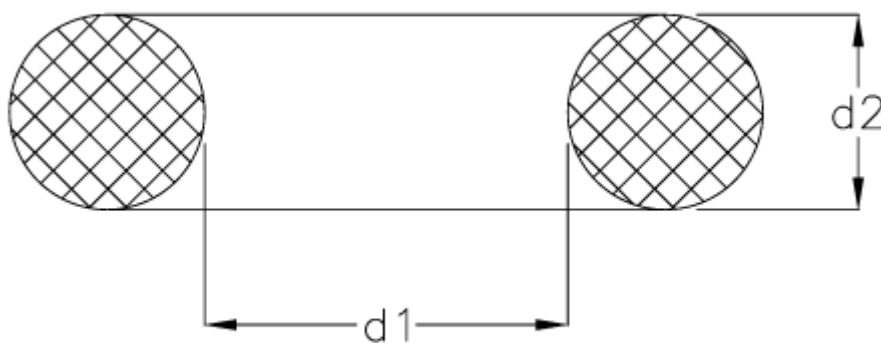

Data Sheet

Article number: 159001000200000

Description: KLEE O-ring 1x2 NBR70 black

Measures

$d1 = 1.00$

$d2 = 2.00$

Size = 1 x 2